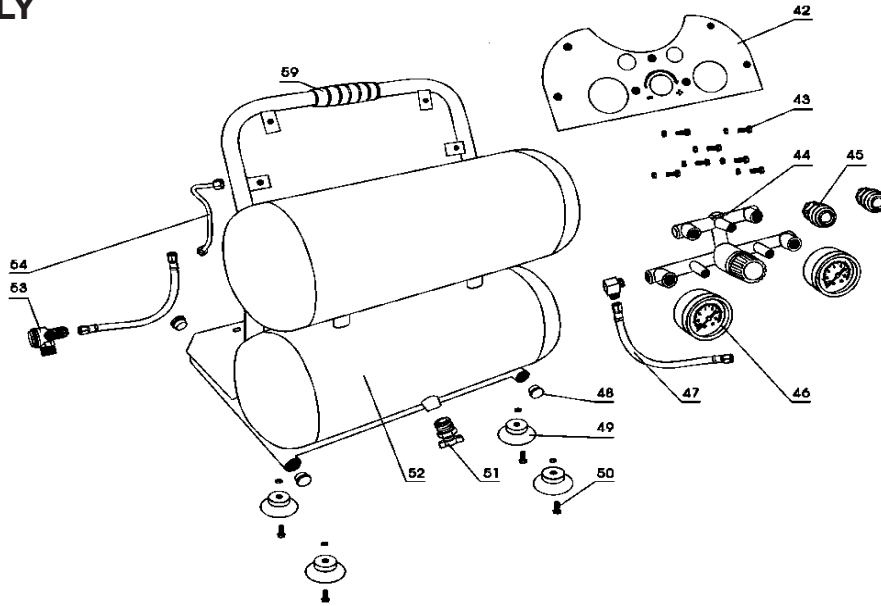

## PUMP AND MOTOR ASSEMBLY

REF #	DESCRIPTION	QTY	BE PART #
7	Piston Ring	2	42.011.027
8	Piston	2	
9	Inner Hexagon Screws	2	
10	Cylinder	2	
13	Air Filter Assembly	1	42.011.001
18	Discharge Elbow	3	42.011.028
27	Shock Pad (Set of 4)	4	42.011.029
28	Cable Retaining Clip	2	42.011.030
46	Waterproof Nut	1	42.011.032
47	Cross Joing Screw M5*14	2	
48	Connecting Box	1	
49	Capacitor	1	42.011.034
50	Wiring Cap	2	85.506.031
Not Shown	Black Plastic Pump Cover	2	42.011.033
1-36	Motor Pump Assembly Kit	1	42.011.036

# PARTS BREAKDOWN AIR COMPRESSOR

MODEL:AC104

## PRESSURE SWITCH ASSEMBLY

REF NO.	DESCRIPTION	QTY	PART NO.
56	Safety Relief Valve	1	42.010.150
58	Pressure Switch	1	42.011.009

## TANK ASSEMBLY

REF NO.	DESCRIPTION	QTY	PART NO.
47	Discharge Pipe M14	2	42.011.024
53	Check Valve	1	
54	Release Pipe	1	
45	Quick Coupler	2	42.011.012
46	Pressure Gauge	2	42.011.013
49	Foot (Set of 4)	4	42.011.014
44	Regulator with Manifold	1	42.011.026
51	Tank Drain Valve	1	42.011.002