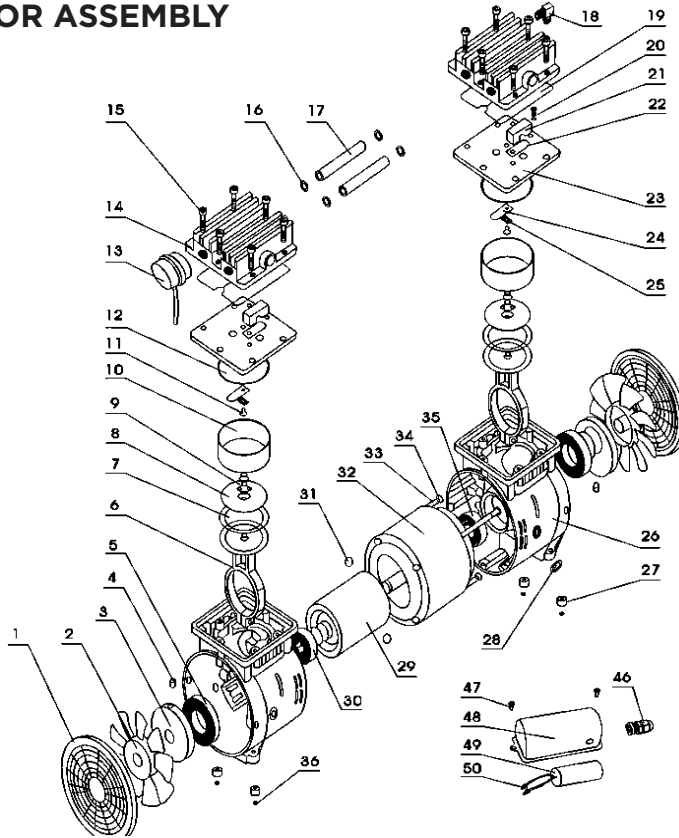

# PARTS BREAKDOWN AIR COMPRESSOR

MODEL:AC104

## PUMP AND MOTOR ASSEMBLY

REF #	DESCRIPTION	QTY	BE PART #
7	Piston Ring	2	42.011.027
8	Piston	2	
9	Inner Hexagon Screws	2	
10	Cylinder	2	
13	Air Filter Assembly	1	42.011.001
18	Discharge Elbow	3	42.011.028
27	Shock Pad (Set of 4)	4	42.011.029
28	Cable Retaining Clip	2	42.011.030
46	Waterproof Nut	1	42.011.032
47	Cross Joing Screw M5*14	2	
48	Connecting Box	1	
49	Capacitor	1	42.011.034
50	Wiring Cap	2	85.506.031
Not Shown	Black Plastic Pump Cover	2	42.011.033
1-36	Motor Pump Assembly Kit	1	42.011.036

## PRESSURE SWITCH ASSEMBLY

REF NO.	DESCRIPTION	QTY	PART NO.
56	Safety Relief Valve	1	42.010.150
58	Pressure Switch	1	42.011.009

## TANK ASSEMBLY

REF NO.	DESCRIPTION	QTY	PART NO.
47	Discharge Pipe M14	2	42.011.024
53	Check Valve	1	
54	Release Pipe	1	
45	Quick Coupler	2	42.011.012
46	Pressure Gauge	2	42.011.013
49	Foot (Set of 4)	4	42.011.014
44	Regulator with Manifold	1	42.011.026
51	Tank Drain Valve	1	42.011.002