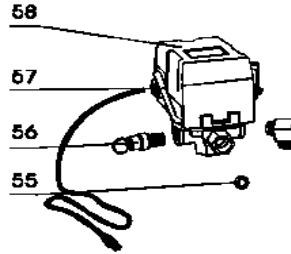

PRESSURE SWITCH ASSEMBLY

REF NO.	DESCRIPTION	QTY	PART NO.
56	Safety Relief Valve	1	42.010.150
58	Pressure Switch	1	42.011.009